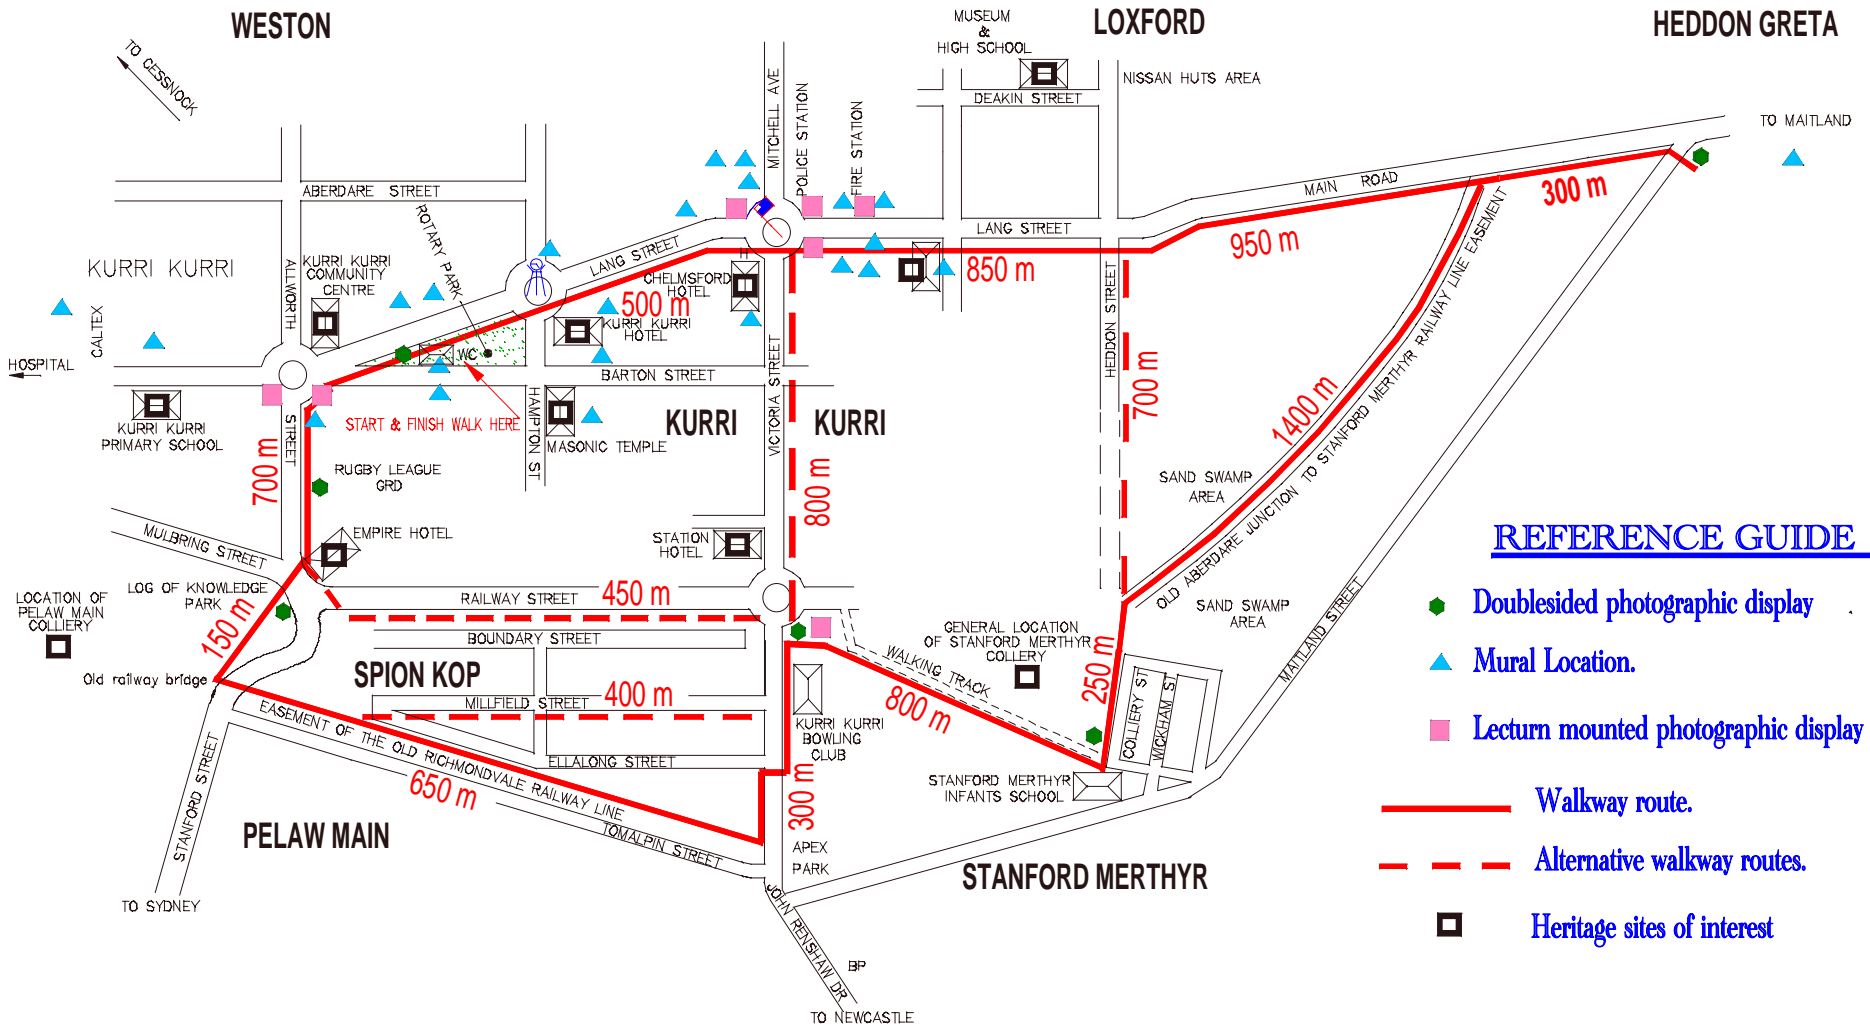

# KURRI KURRI TIDY TOWNS

## REFERENCE GUIDE

- ◆ Doublesided photographic display
- ▲ Mural Location.
- Lecturn mounted photographic display
- Walkway route.
- - - Alternative walkway routes.
- Heritage sites of interest

# HERITAGE & NATURE WALK MAP